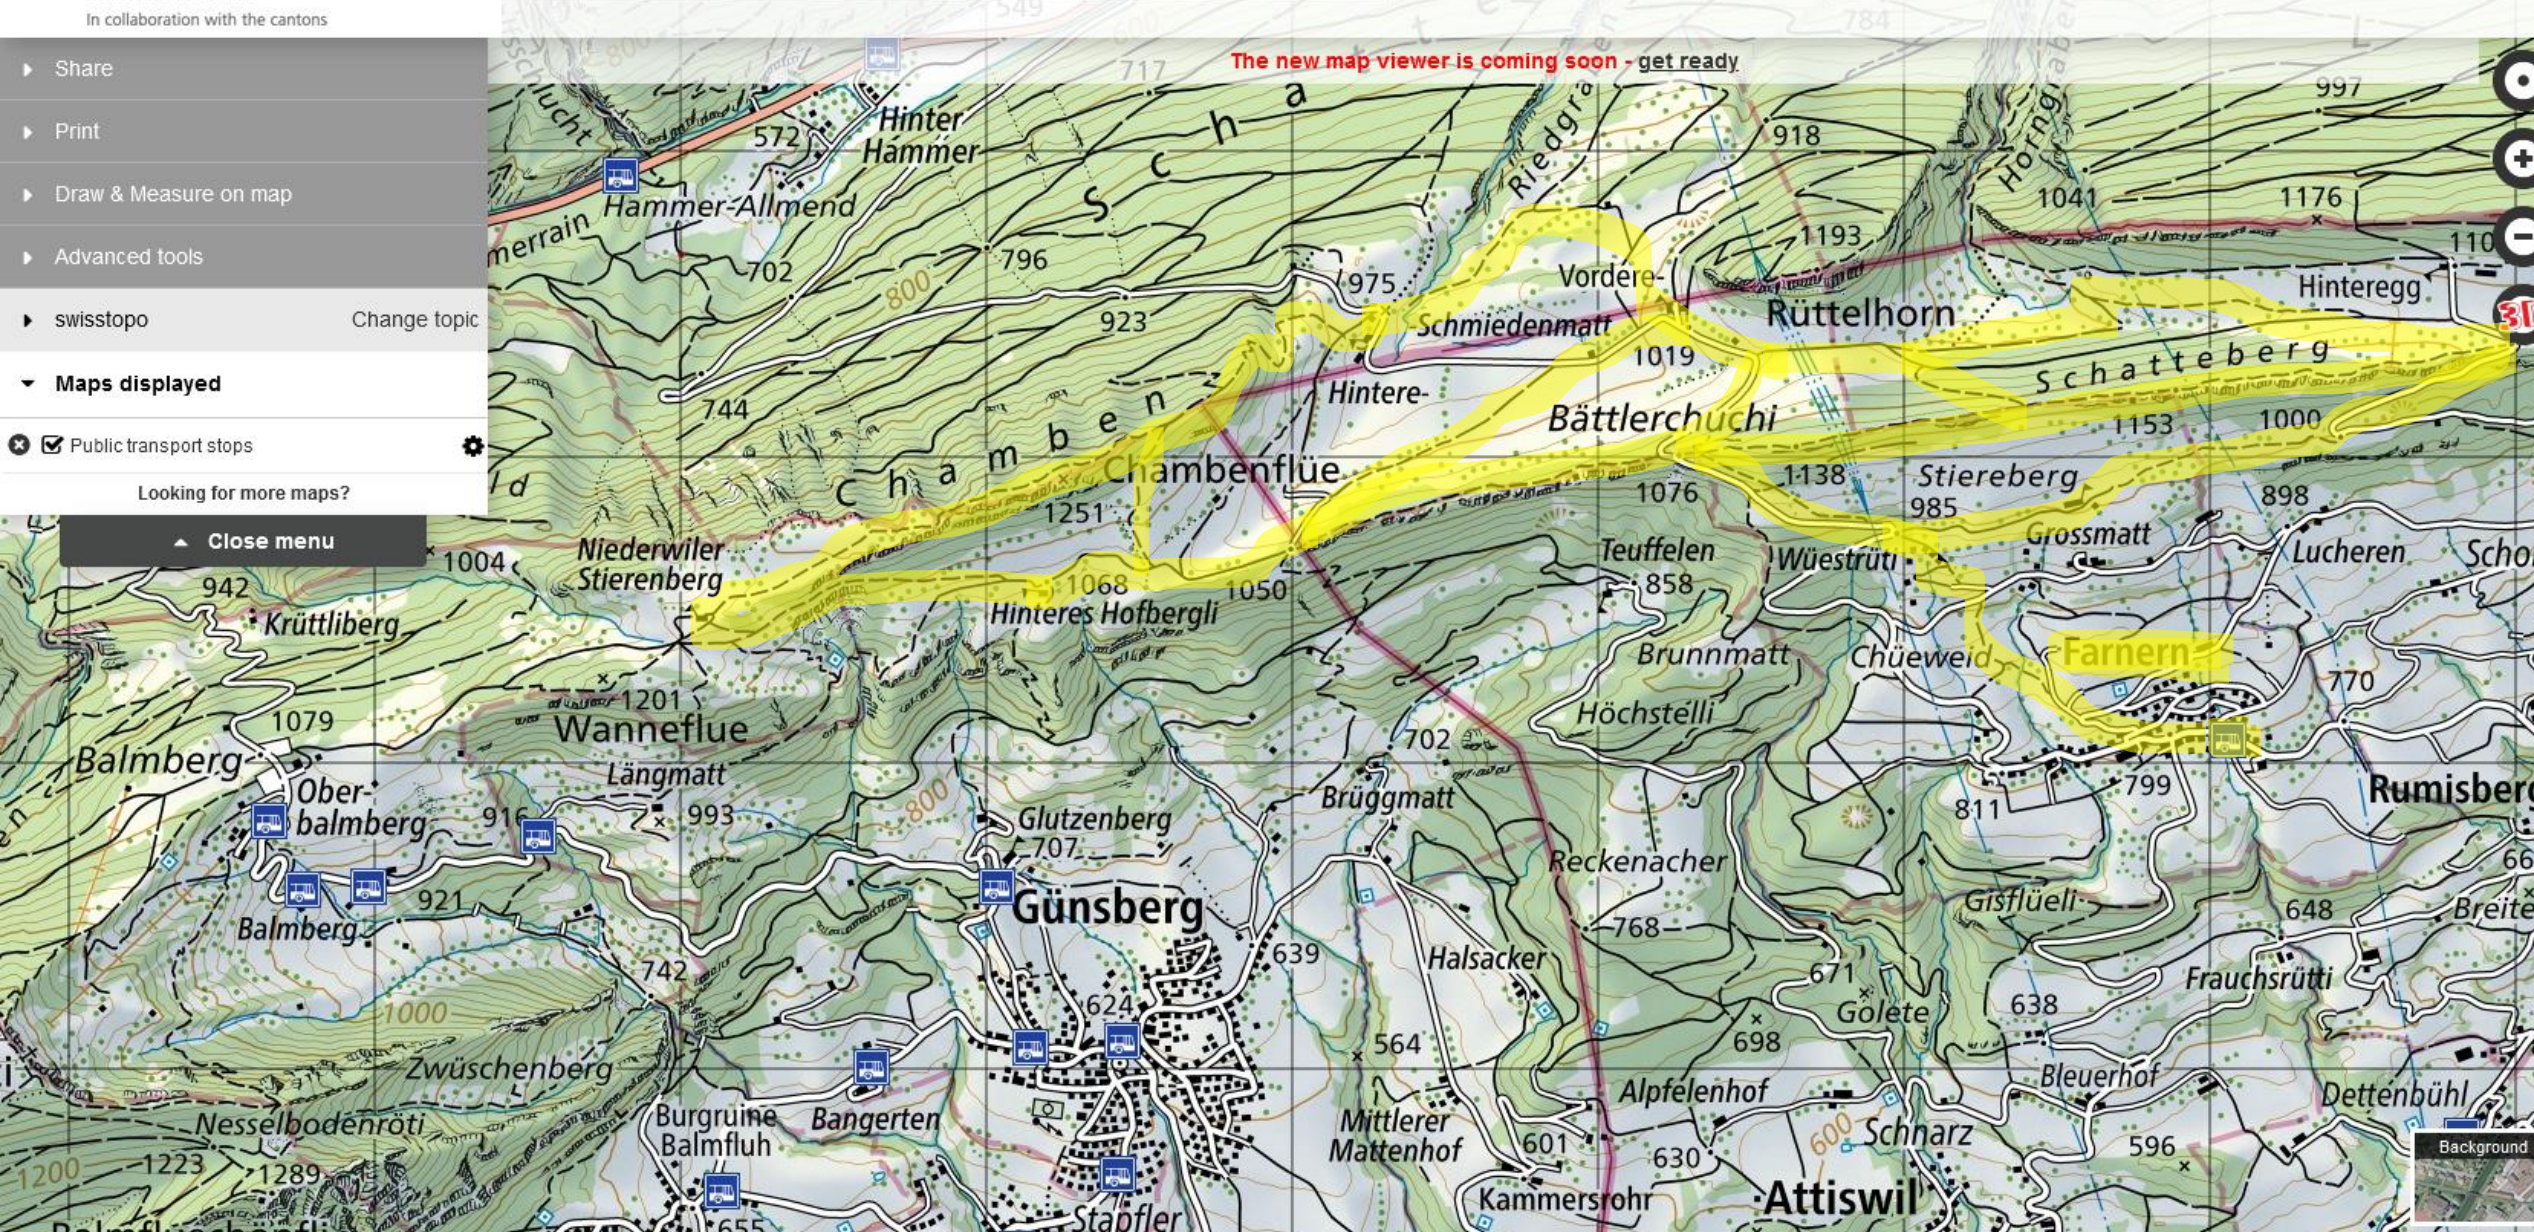

# Schöne Tageswanderung Jura Farnern Oberaargau

 Schweizerische Eidgenossenschaft  
Confédération suisse  
Confederazione Svizzera  
Confederaziun svizra  
In collaboration with the cantons

▶ Share

▶ Print

▶ Draw & Measure on map

▶ Advanced tools

▶ swisstopo Change topic

▼ Maps displayed

Public transport stops

Looking for more maps?

Search for a place or add a map:

Try out [test.map.geo.admin.ch](#) Full screen Report problem Help Mobile version DE FR IT EN RM

Q Search for addresses, parcels or maps

The new map viewer is coming soon - get ready

Close menu